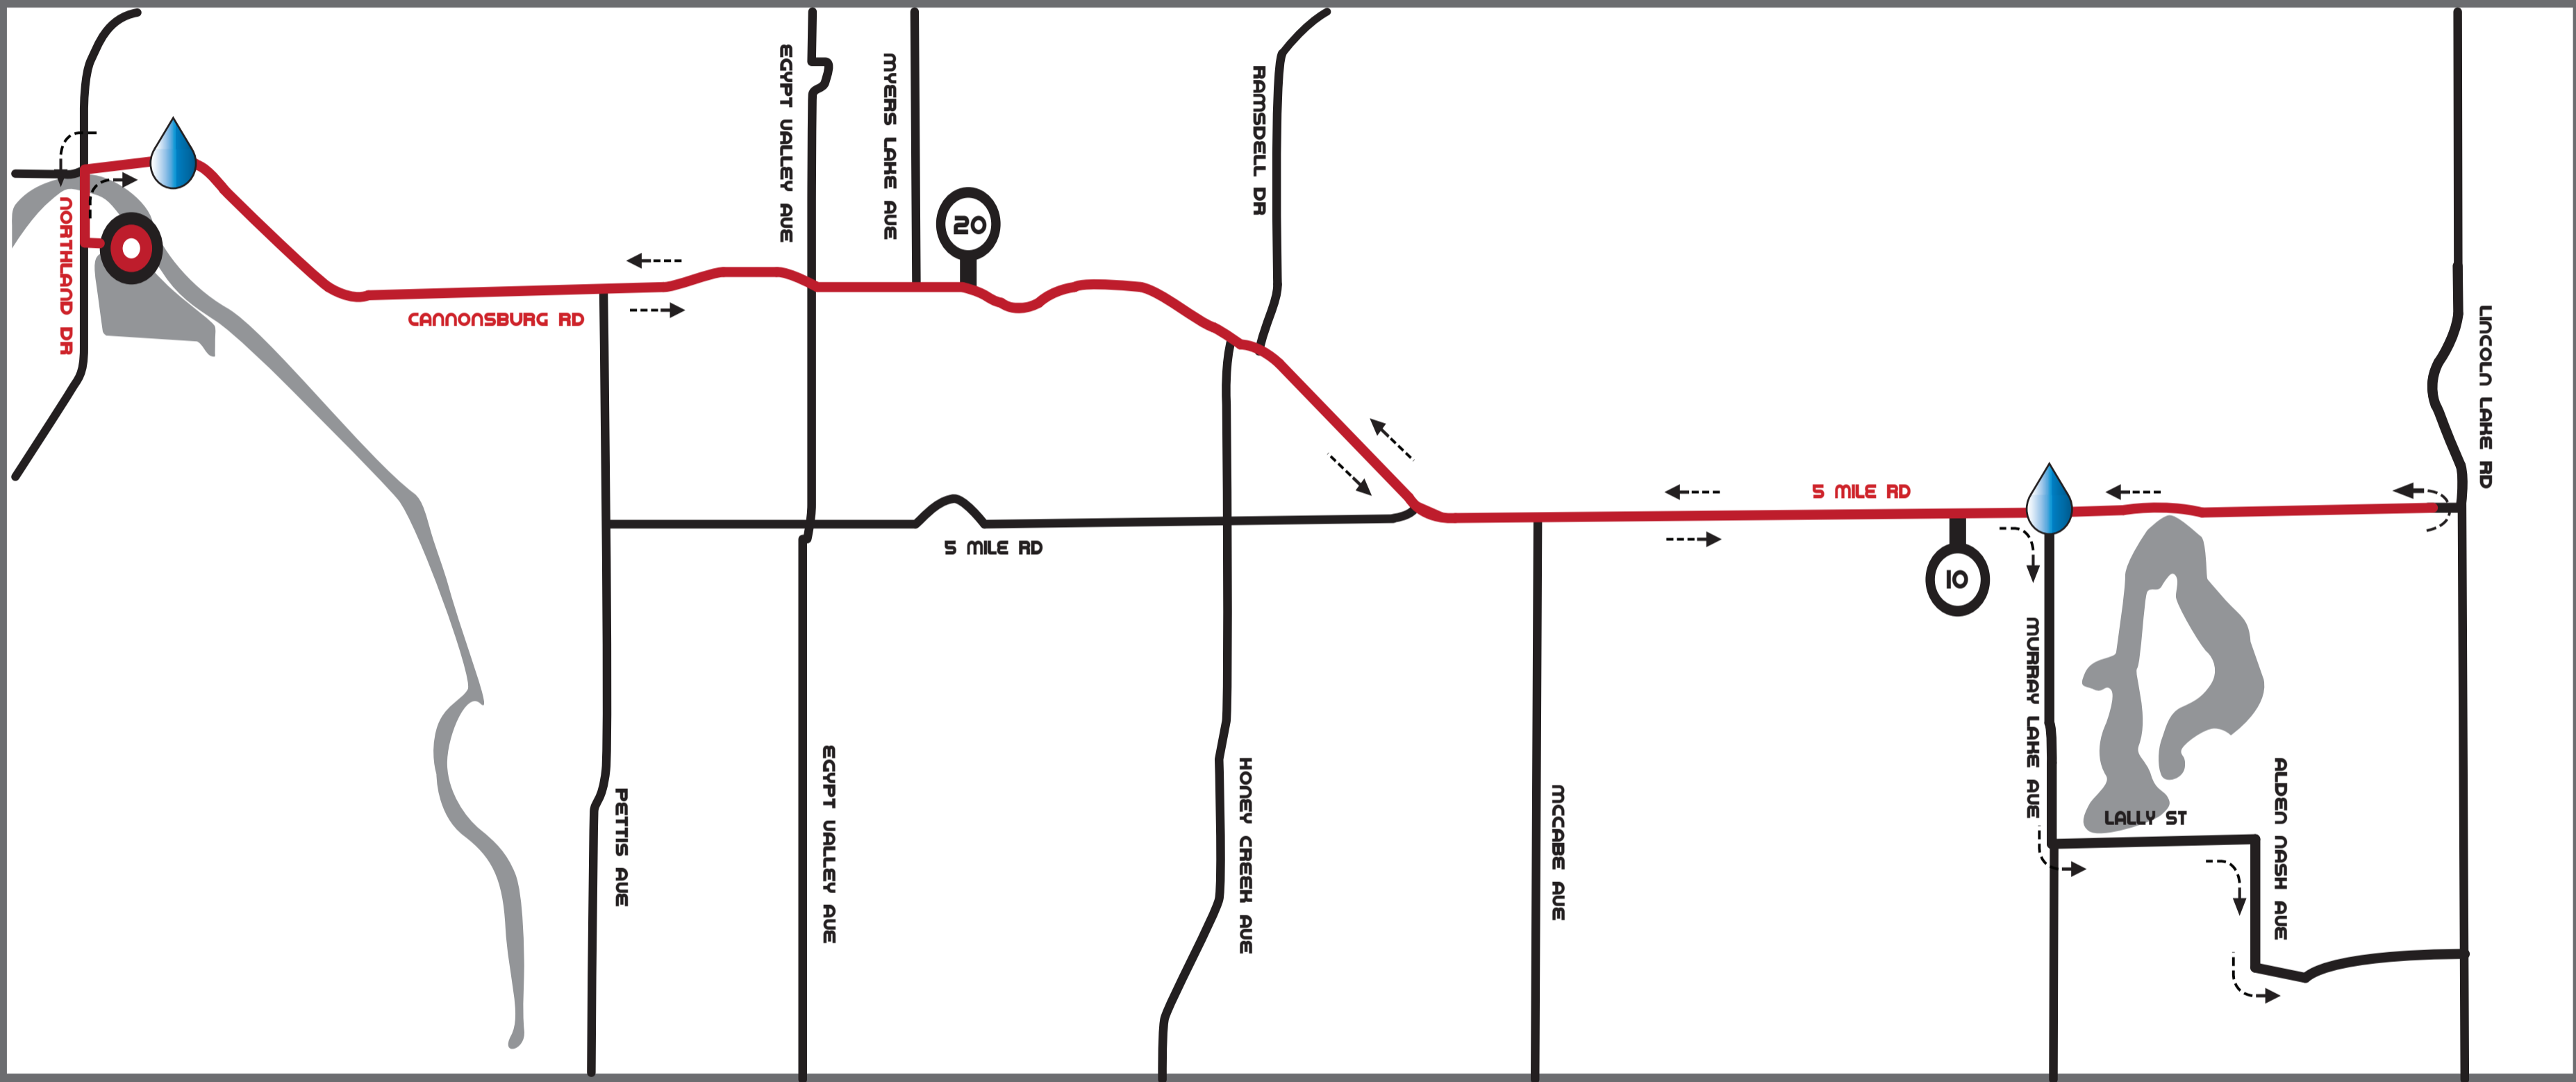

MICHIGAN TITANIUM

BIKE COURSE
OLYMPIC 24.8 MILES

LEGEND

 TRANSITION AREA

 MILE MARKERS

 AID STATION

PLEASE BE AWARE THIS IS AN OPEN BIKE COURSE

THIS MEANS THERE WILL BE AUTOMOBILES ON THIS COURSE. IT IS THE BIKERS RESPONSIBILITY TO STAY TO THE RIGHT AND RIDE SINGLE-FILE ON OR AS CLOSE TO THE SHOULDER AS POSSIBLE. WHEN TURNING, PLEASE BE AWARE OF YOU SURROUNDINGS AND LOOK BEHIND YOU BEFORE ENTERING THE TURN. SHERIFFS WILL BE POSITIONED AT ALL LEFT TURNS AND MAJOR INTERSECTIONS. OBEY ALL TRAFFIC LAWS UNLESS INSTRUCTED TO PROCEED BY THE SHERRIFF.